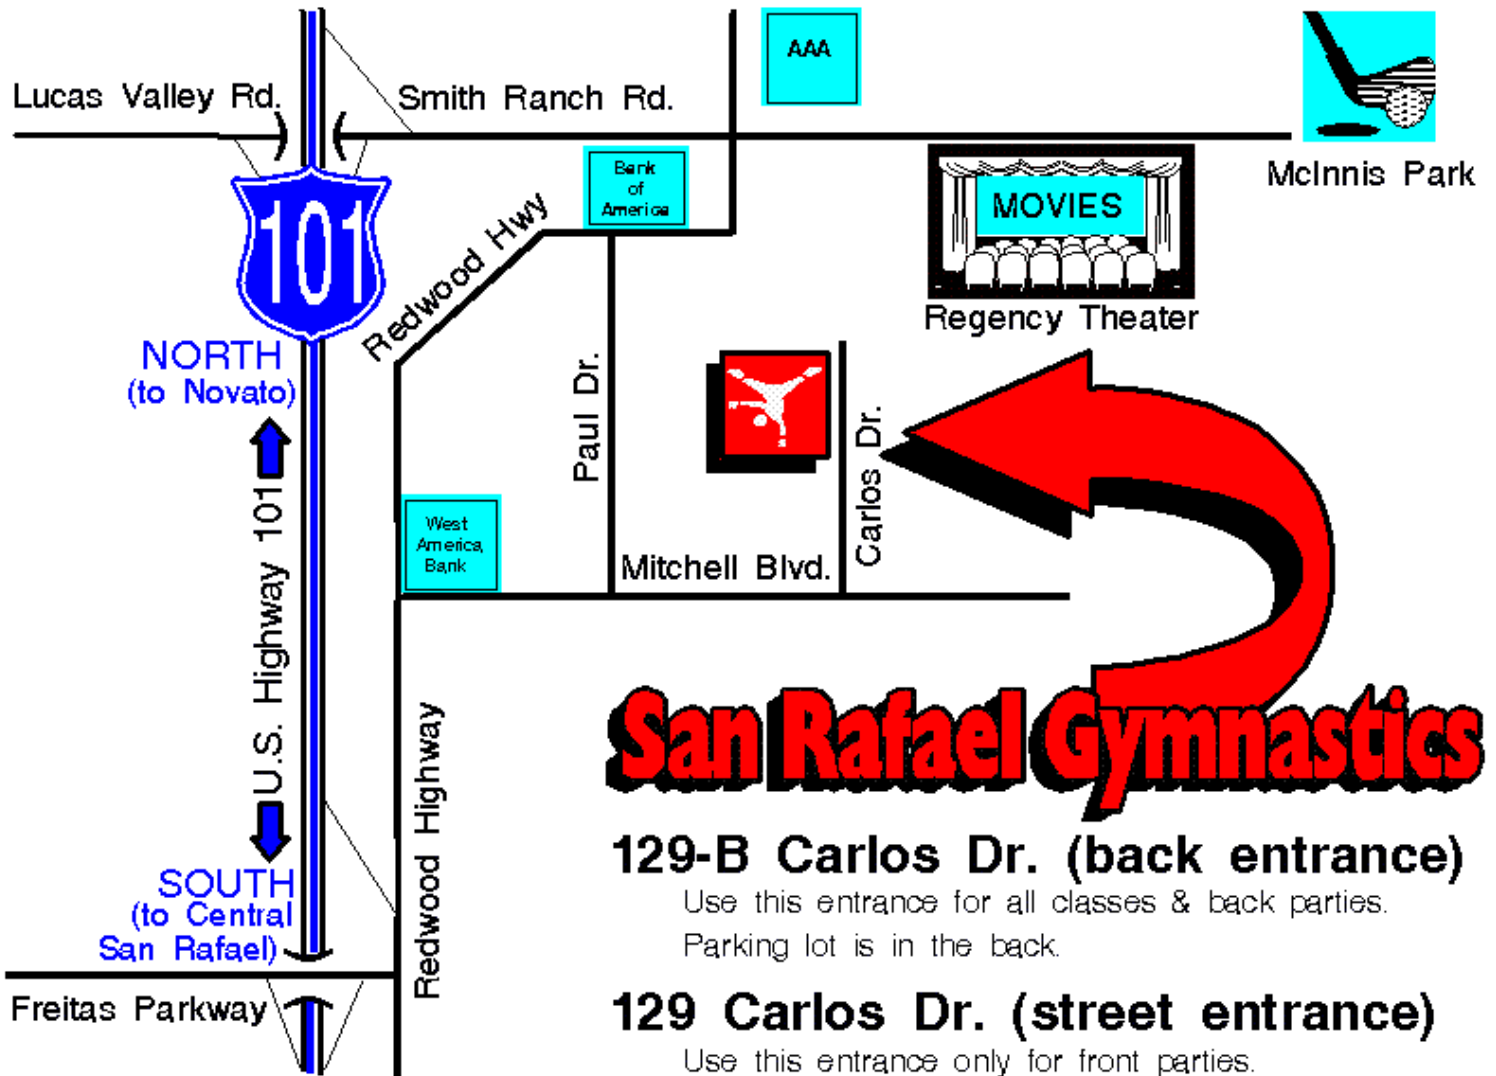

San Rafael Gymnastics

129 Carlos Drive
San Rafael, CA 94903
415-491-1290

Enhancing bodies and minds through movement education.

Directions: From Hwy 101 exit at Lucas Valley Rd./Smith Ranch Rd. (at the north end of San Rafael). Head east on Smith Ranch Rd. and turn right at the first signal light (Redwood Hwy.). Turn left on to Paul Dr. (across from Bank of America). Turn left on Mitchell Blvd. Turn left on Carlos Dr. San Rafael Gymnastics is in the last building on the left on Carlos Dr.